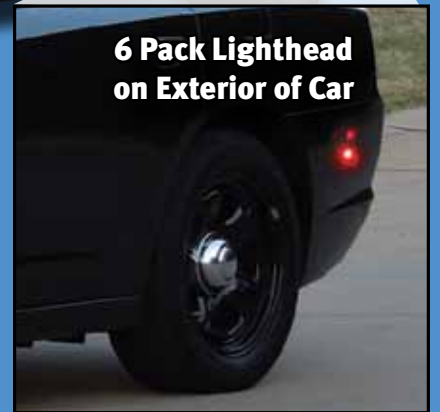

Customize **Your New Vehicles** **with Code 3 Lighting**

From a great lightbar on top of your vehicle, to great lighting on every side of your vehicle, inside and out, Code 3 provides a versatile lighting systems that can be used on almost any vehicle. So check out our vehicle lighting photos for ideas on how you can customize your vehicle for maximum safety and a great look!

 **CODE 3**[®]
A PUBLIC SAFETY EQUIPMENT COMPANY
www.code3pse.com

FORD INTERCEPTOR SEDAN & UTILITY

**T-Rex® Lighthead with
Universal Mirror**

**T-Rex Lighthead with Grill Mounts
and 6-Pack NGPI LED in Headlight**

**XT4 Lighthead
with Rubber Bezel
on Side Marker**

**XT6 in Grill, T-Rex on License
and PAR36 in foglight**

**6-Pack
LED Lighthead
on bottom trim**

**XT4DS & XT4 Lighthead
on License Area**

**Citadel™ Rear Window LED
Lighting shown with
(6) XT4 MC Lighthead**

GM CAPRICE & TAHOE

XT6 Lighthead with bracket Mounted Top of Rear Door

CHRYSLER CHARGER

Most lights shown on all pages are available in solid, split and Multi-Color. Lightbars shown are the Defender®, RX2700™CC MC and 21TR Plus. See www.code3pse.com for more information.