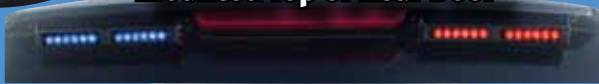

 **CODE 3**[®]
A PUBLIC SAFETY EQUIPMENT COMPANY
www.code3pse.com

FORD INTERCEPTOR SEDAN & UTILITY

**T-Rex® Lighthead with
Universal Mirror**

**T-Rex Lighthead with Grill Mounts
and 6-Pack NGPI LED in Headlight**

**XT4 Lighthead
with Rubber Bezel
on Side Marker**

**XT6 in Grill, T-Rex on License
and PAR36 in foglight**

**6-Pack
LED Lighthead
on bottom trim**

**XT4DS & XT4 Lighthead
on License Area**

**Citadel™ Rear Window LED
Lighting shown with
(6) XT4 MC Lighthead**

GM CAPRICE & TAHOE

XT6 Lighthead with bracket Mounted Top of Rear Door

CHRYSLER CHARGER

Most lights shown on all pages are available in solid, split and Multi-Color. Lightbars shown are the Defender®, RX2700™CC MC and 21TR Plus. See www.code3pse.com for more information.