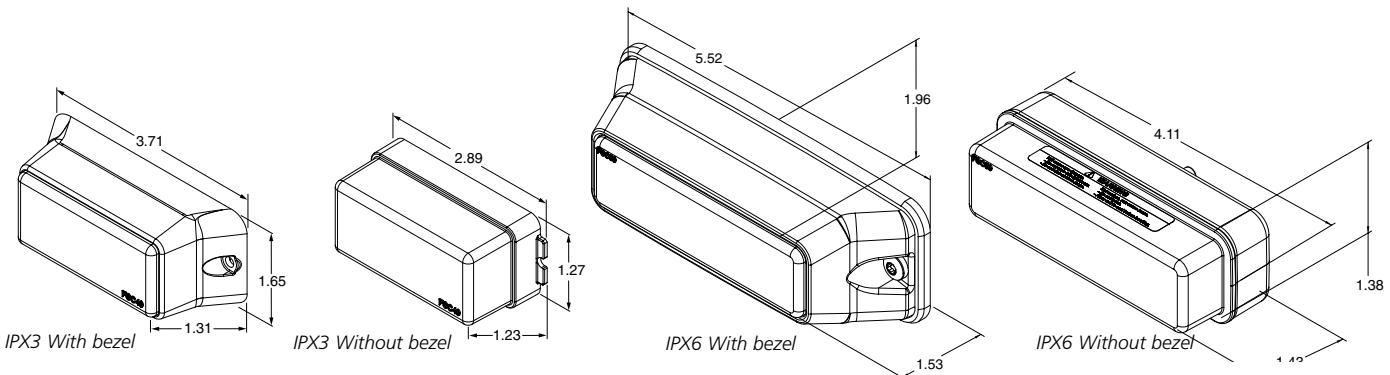

IPX-TRNK2
IMPAXX/Viper EXT, pair of inner trunk lid brackets with hardware, '07-'08 Dodge Charger

IPX-LPV1
IMPAXX/Viper EXT, flat surface license plate mount, various vehicles without recessed plate mounting locations

IPX-LPVX1
IMPAXX/Viper EXT, extended license plate bracket for vehicles with a recessed license plate mount location including but not limited to the '02-'08 Ford Crown Victoria Police Package

IPX-LPH1
IMPAXX/Viper EXT, generic high side license plate holder with horizontal mount tab on each side, fits most vehicles

IPX-LPF1
IMPAXX only, generic low side license plate holder for horizontal IMPAXX install, most vehicles

IPX-SW1
IMPAXX/Viper EXT, pair of rear side window mount brackets, '02-'08 Ford Crown Victoria Police Package vehicles

IPX-PB45H
IMPAXX/Viper EXT, pair of 45-degree slanted push bumper mounts with hardware, horizontal light orientation, fits most push bumpers

IPX-PB45V
IMPAXX/Viper EXT, pair of 45-degree slanted push bumper mounts with hardware, vertical light orientation, fits most push bumpers

IPX-GRL1
IMPAXX/Viper EXT, (1) grille brackets with hardware, vertical mount orientation, Ford Crown Victoria Police Package vehicles, '02-'08

IPX-GRL2
IMPAXX/Viper EXT, (1) grille brackets with hardware, horizontal mount orientation, Ford Crown Victoria Police Package vehicles, '02-'08

2645 Federal Signal Drive, University Park, IL 60484
Tel.: (800) 264-3578 • Fax: (800) 682-8022
www.fedsig.com

IMPAXX, Solaris, and Viper S2 are trademarks of Federal Signal Corporation.

©2012 Federal Signal Corporation. M4060 | 112