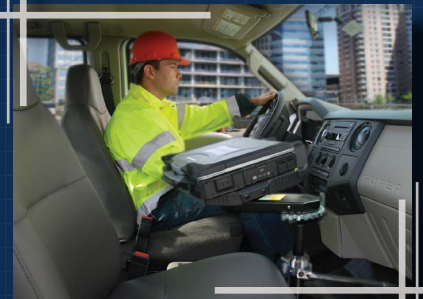

F250 Pickup