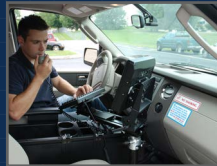

Expedition SUV