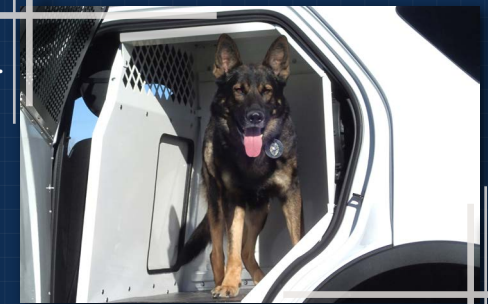

Interceptor Utility