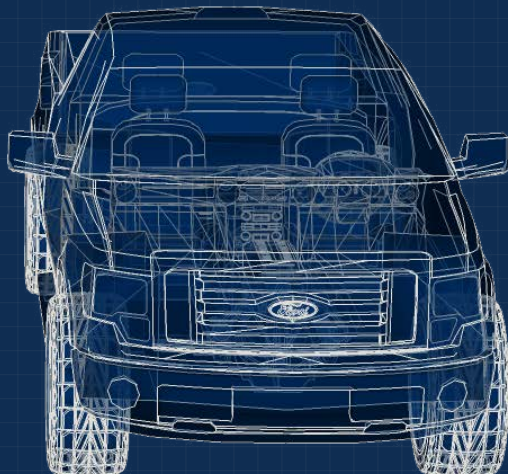

See the back page for universal products and recommended solutions for all Ford Vehicles.