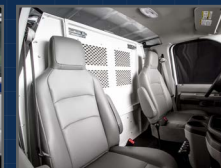

E-Series Van