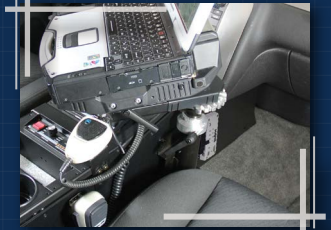

Mobile Office Accessories

For in-vehicle mobile equipment, Havis offers innovative accessories such as the Rugged Hub II - a USB/Ethernet Communications Hub. This groundbreaking product makes adding peripherals to your mobile workspace safe, and easy. Other mounting accessories such as printer mounts and card reader brackets allow you to effectively run customer information & print receipts directly from your vehicle.