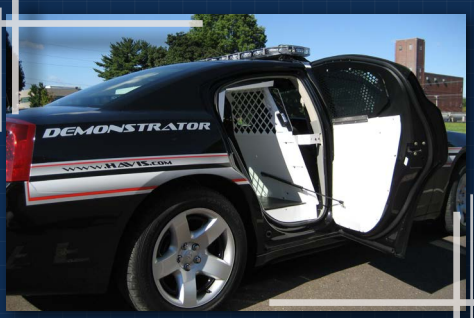

## Heavy Duty Mounting Systems

Havis passenger side mounts are rugged, professional grade computer mounts that combine the perfect balance of strength, safety, and ultrasmooth operation.

Ram Pick Up

Charger

## Dash Monitor Mounts

The Havis Monitor Mount System utilizes interchangeable parts to mount your monitor and keyboard to any vehicle, without permanent modification.

Durango

Charger

**Trunk Mounted Storage**

Trunk Side Mount (Passenger Side)

Fold Down Trunk Tray

Universal Storage Box (Mounts to any flat surface)

**K9 Transportation Units**

Havis K9 units feature rounded corners and a heavy-duty white powder coat finish, which allows for improved canine entry and exit, as well as easy access for cleaning.