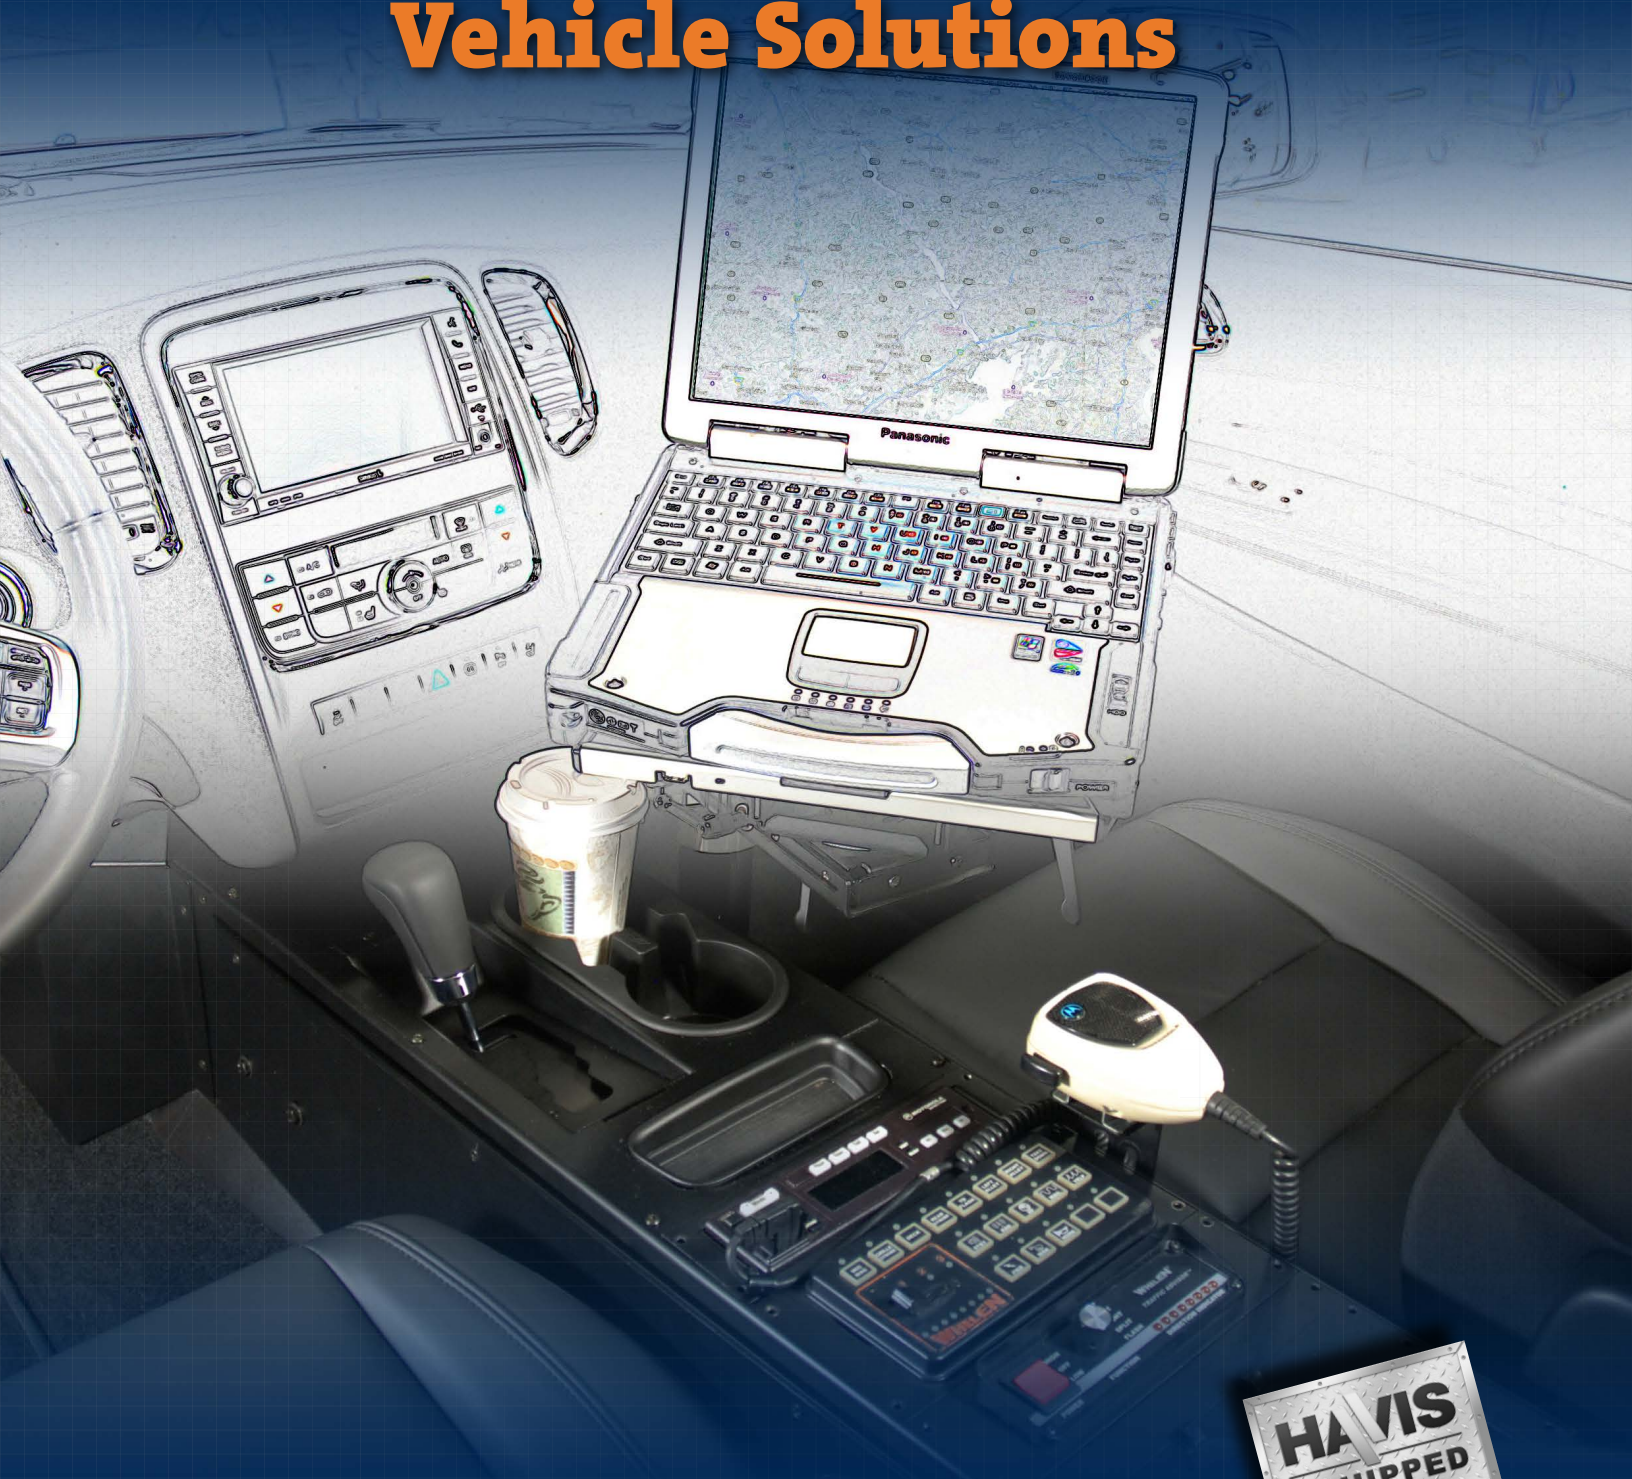

DODGE

Vehicle Solutions

HAVIS
Productivity in motion