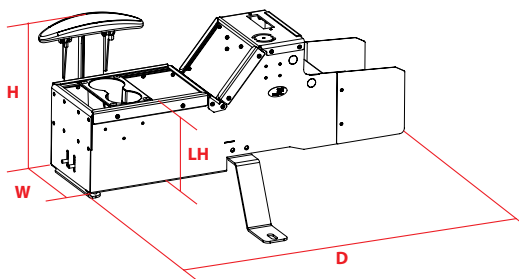

Very Well Connected™

3001 Borham Ave. | Stevens Point, WI 54481, USA
Phone: 715.344-3482 | Toll-free: 800.487-9220 | Fax: 715.344-5209
Email: gamberj@gamberjohnson.com | Website: www.gamberjohnson.com

Follow us on:

This document, including images, may not be reproduced partly or fully without the expressed written consent of Gamber-Johnson's Marketing Department.
© Copyright 2013 Gamber-Johnson LLC